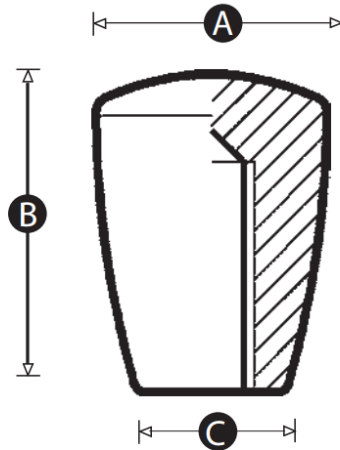

G23FPK Female Taper Knob

Features

- These conical knobs are ideal for use as a handle grip at the end of a plain shaft, offering a comfortable and secure grip

Material

- Body: High impact resistant thermoplastic, matt black finish
- Thread: Moulded thread

Part No.	A	B	C	Thread Size
G23FPK-8735W	15	20	10	M5
G23FPK-8734P				M6
G23FPK-8518V	18	25	12	M6
G23FPK-8519R				M8
G23FPK-8520Y	24	33	16	M8
G23FPK-8521U				M10
G23FPK-8750R	28	38	18	M8
G23FPK-8749V				M10
G23FPK-8522Q	31	43	21	M10
G23FPK-8523X				M12